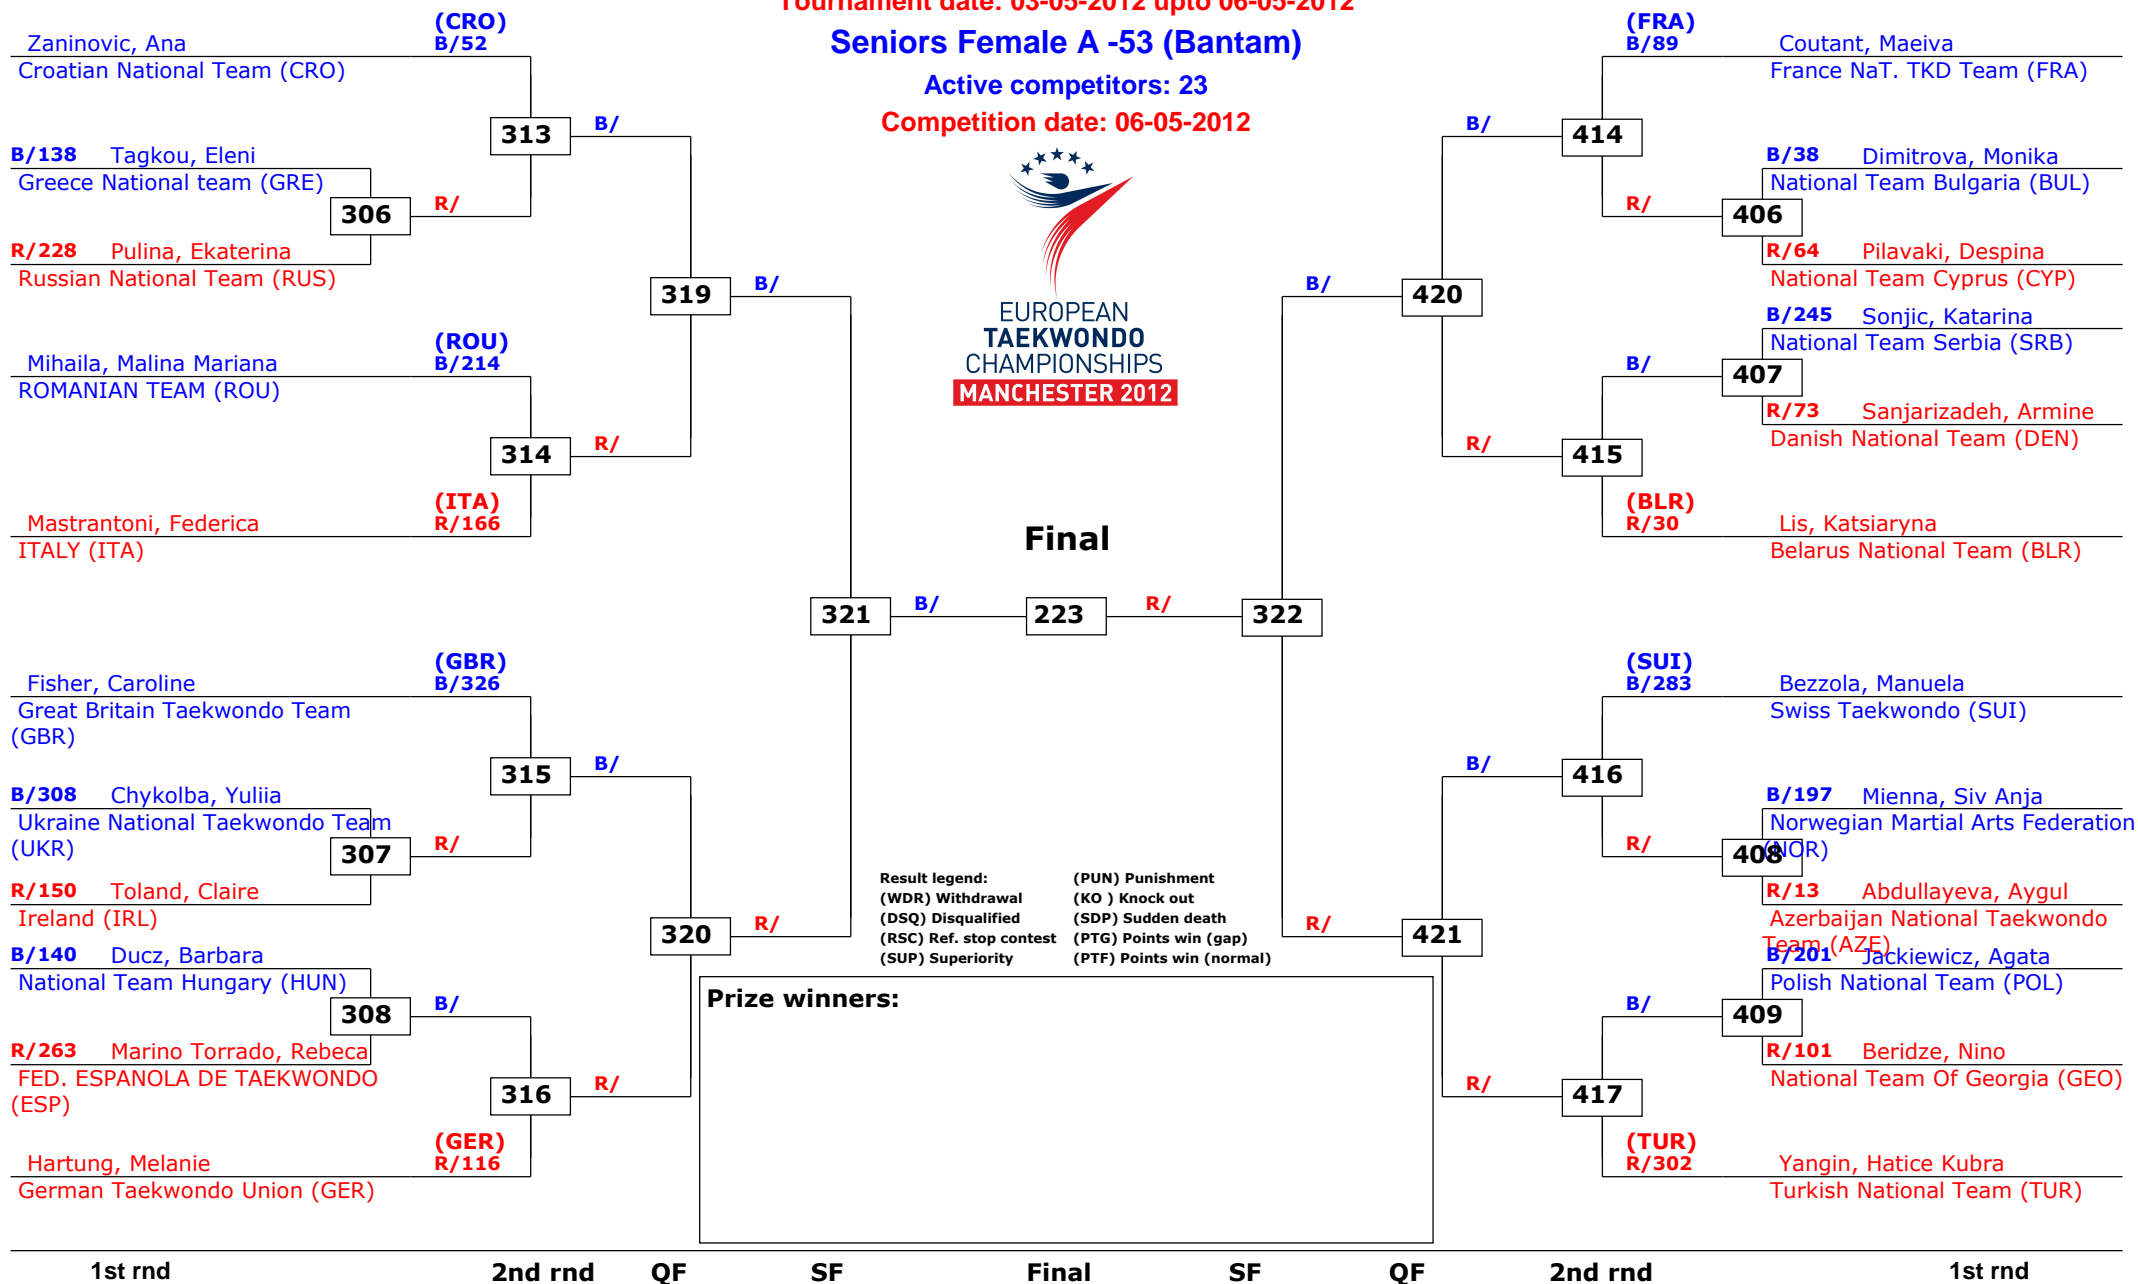

## Seniors Male A -74 (Light)

Active competitors: 26

Competition date: 06-05-2012

EUROPEAN  
TAEKWONDO  
CHAMPIONSHIPS  
MANCHESTER 2012

## Seniors Female A -53 (Bantam)

Active competitors: 23

Competition date: 06-05-2012

EUROPEAN  
TAEKWONDO  
CHAMPIONSHIPS  
MANCHESTER 2012

## Seniors Female A -67 (Welter)

Active competitors: 18

Competition date: 06-05-2012

EUROPEAN  
TAEKWONDO  
CHAMPIONSHIPS  
MANCHESTER 2012