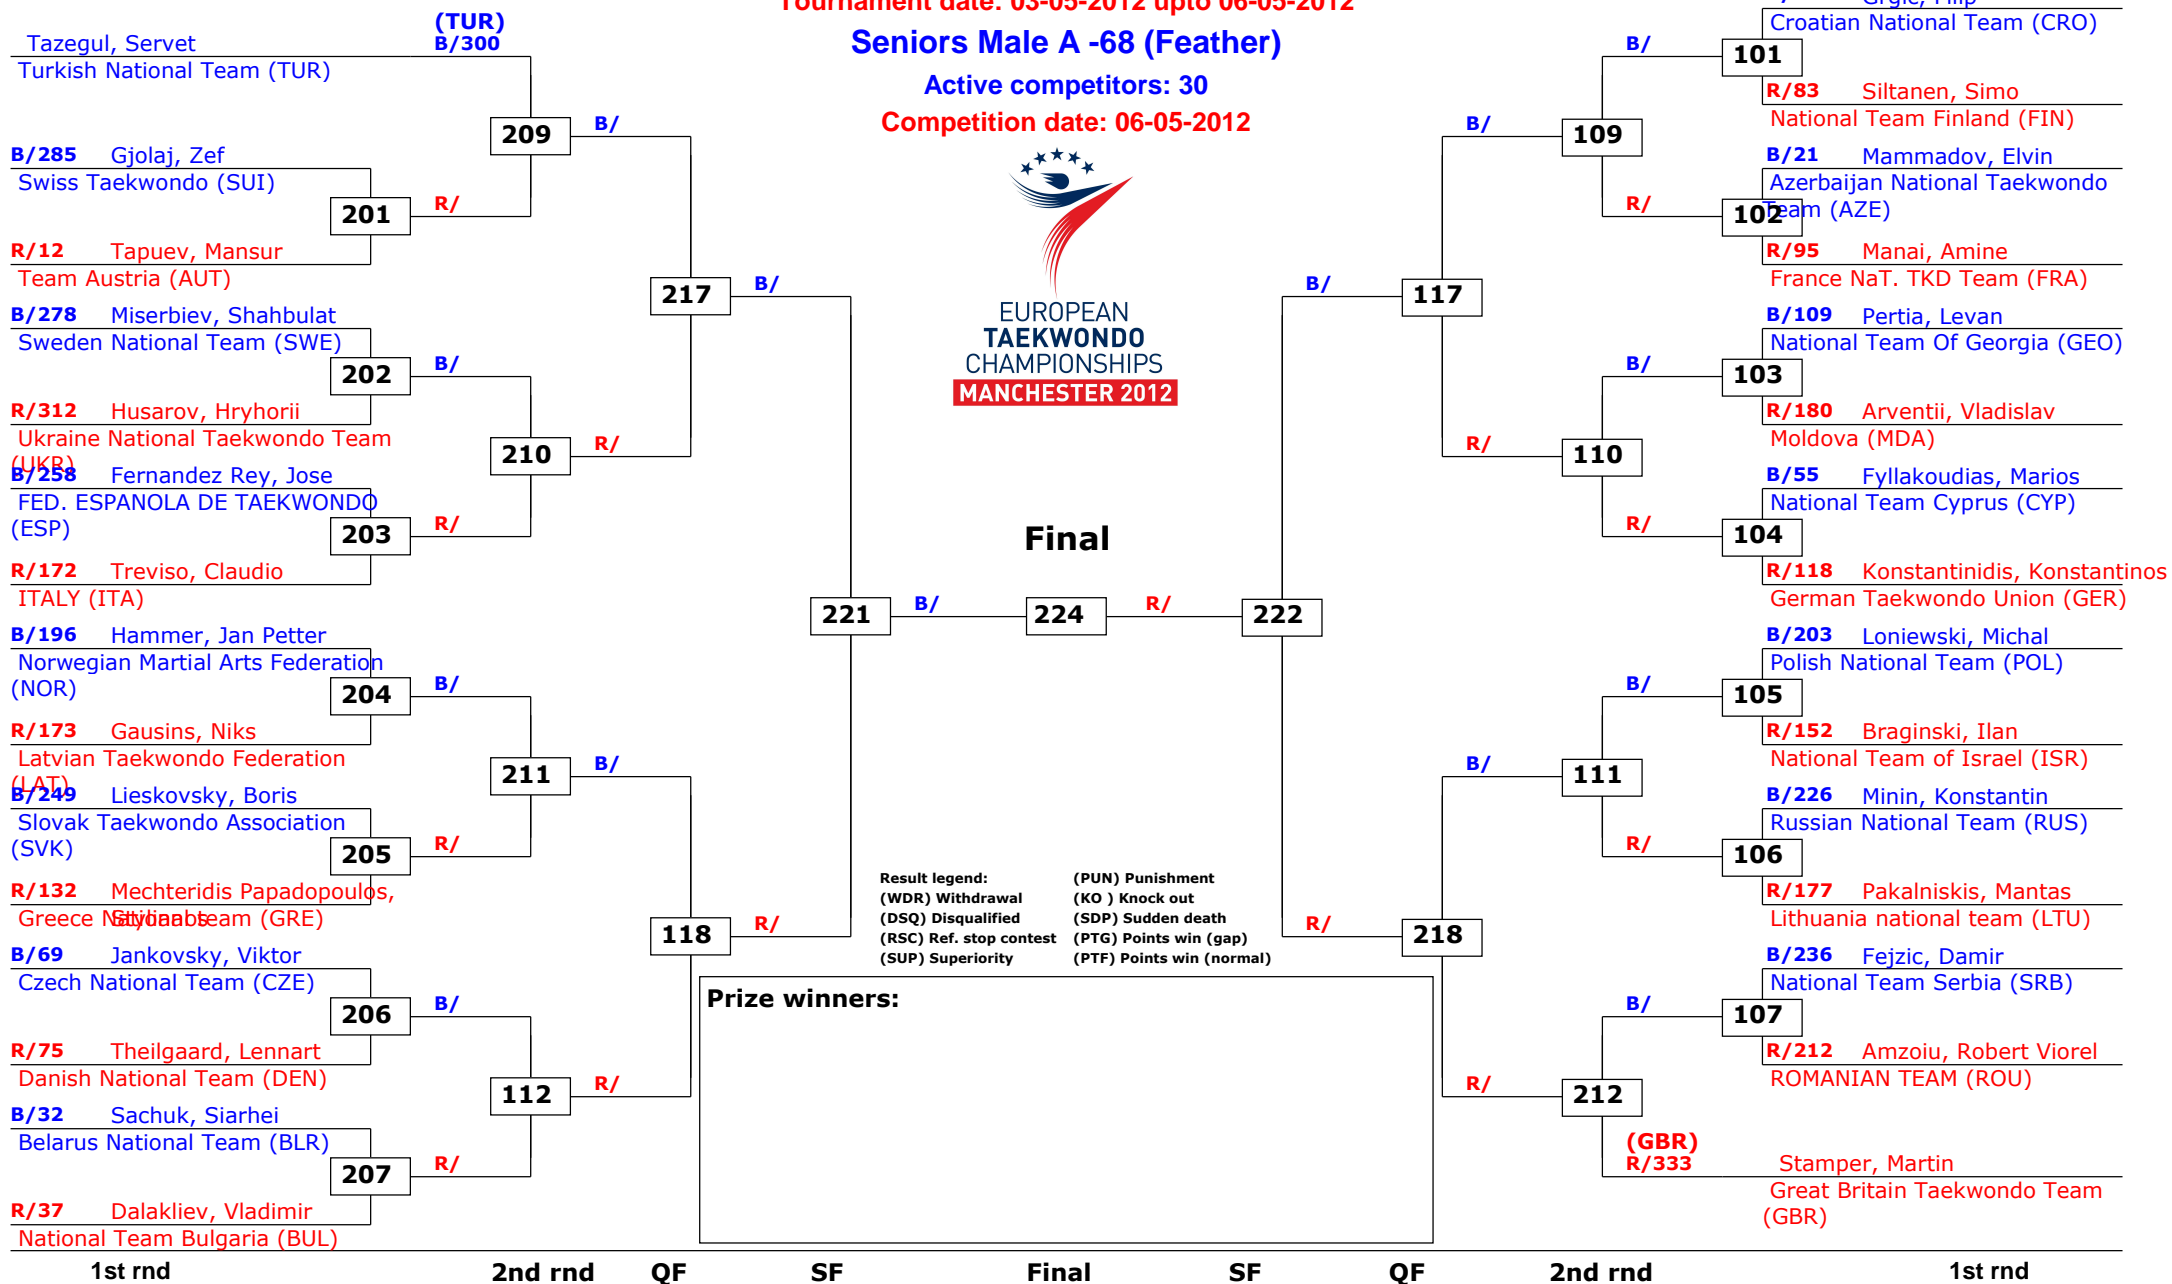

## Seniors Male A -68 (Feather)

Active competitors: 30

Competition date: 06-05-2012

EUROPEAN  
TAEKWONDO  
CHAMPIONSHIPS  
MANCHESTER 2012