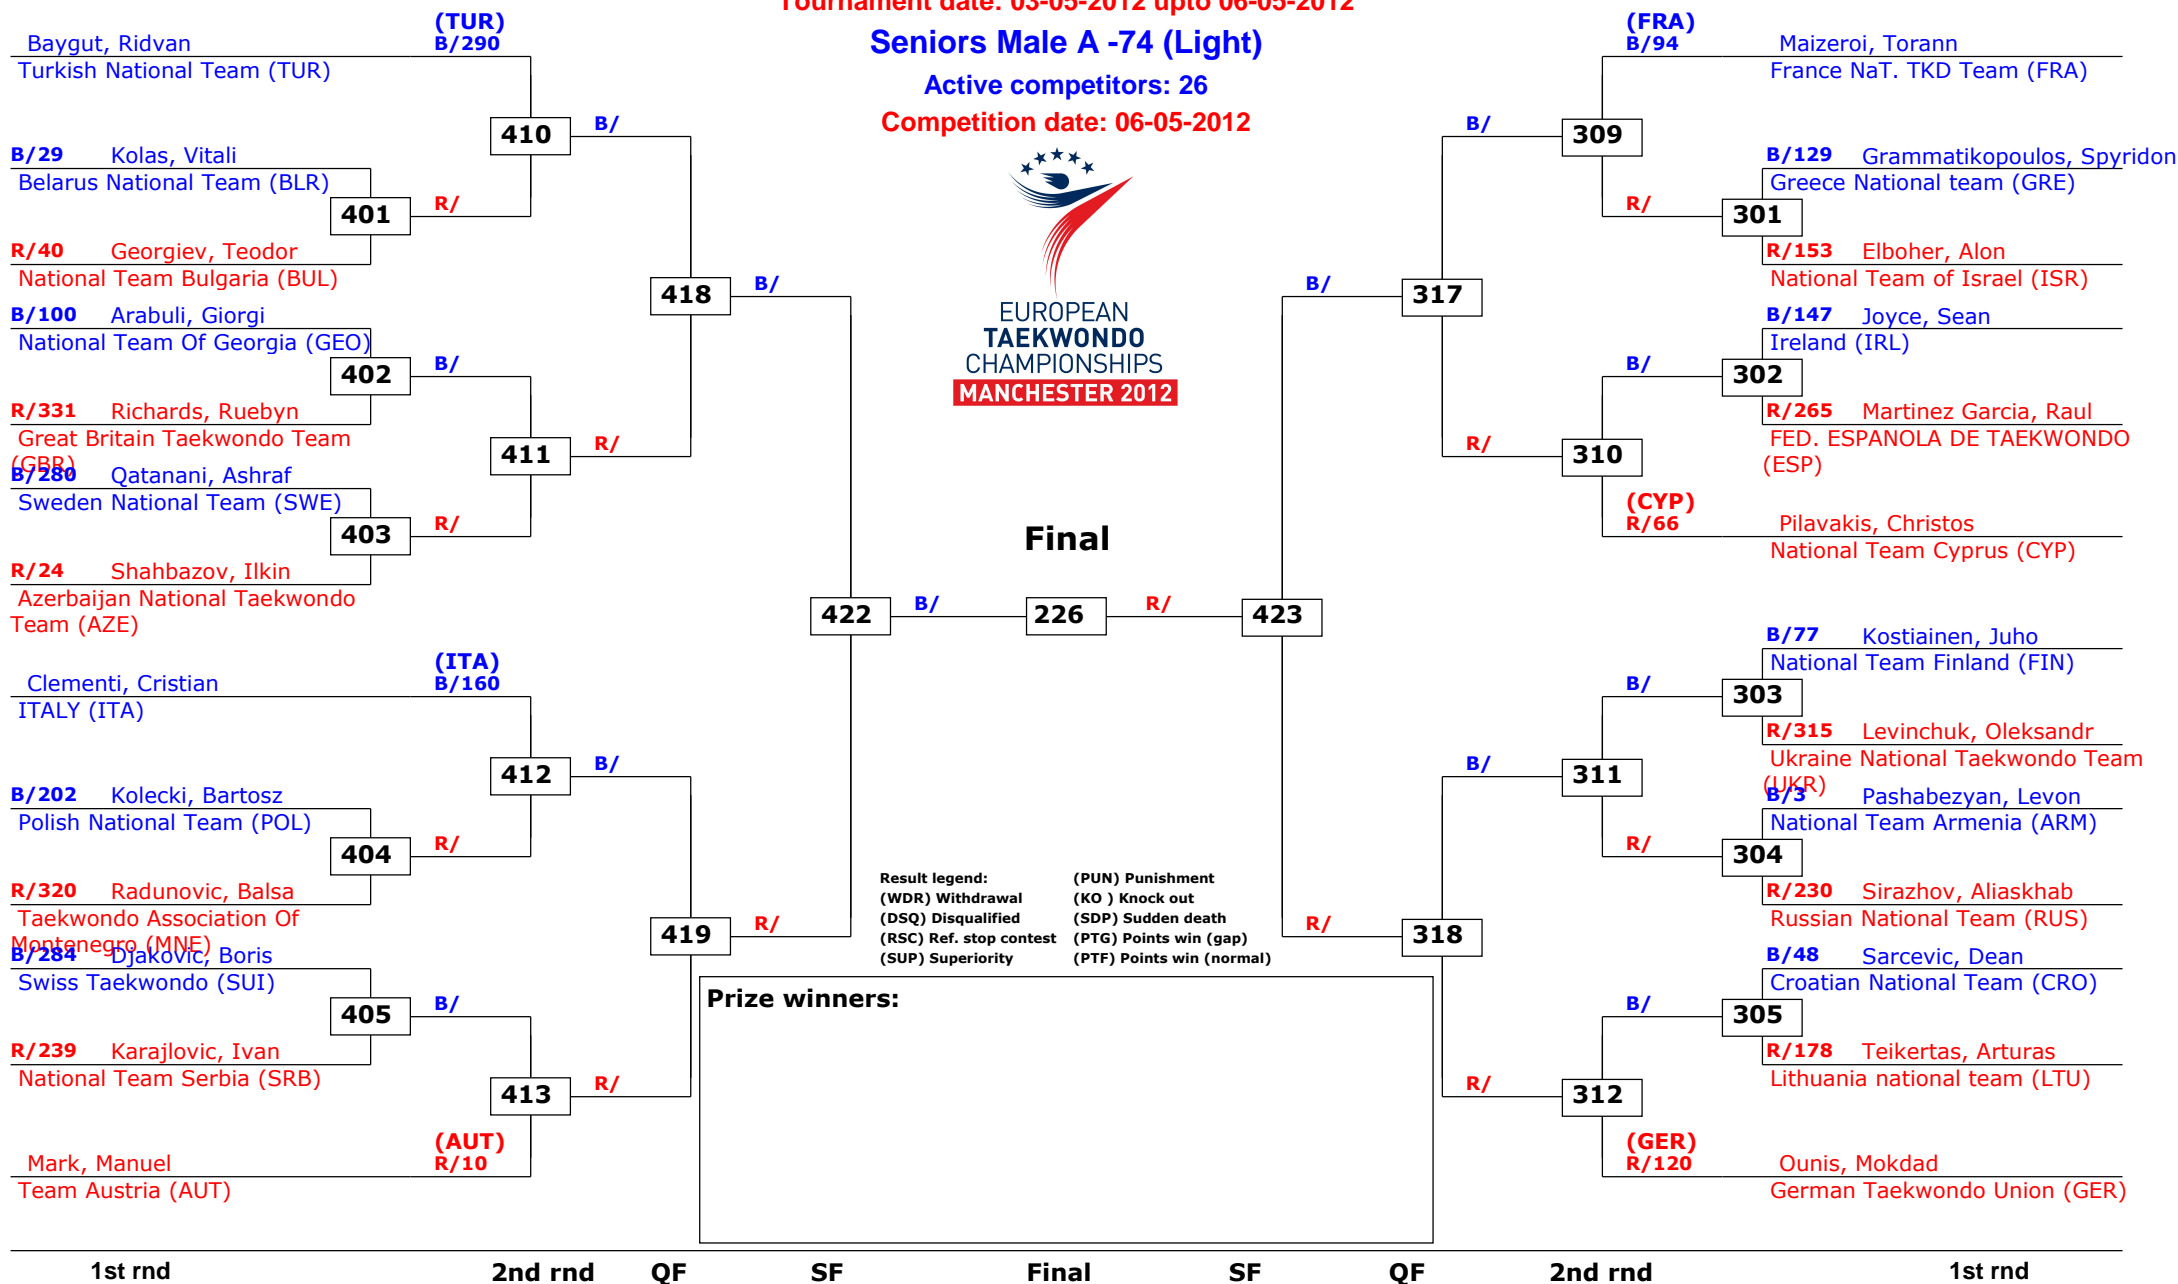

## Seniors Male A -74 (Light)

Active competitors: 26

Competition date: 06-05-2012

EUROPEAN  
TAEKWONDO  
CHAMPIONSHIPS  
MANCHESTER 2012